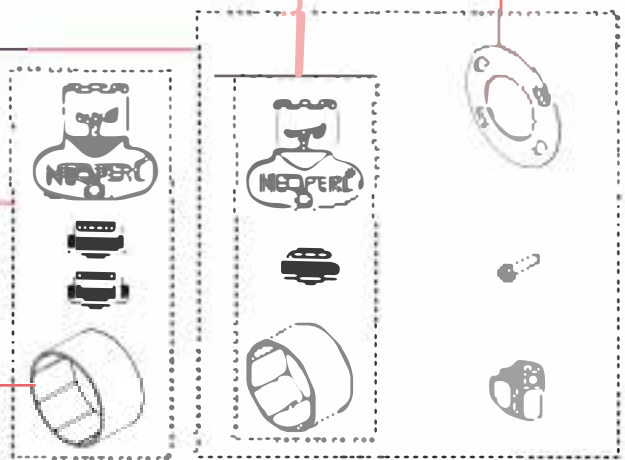

Key to Symbols

Customer Fit Parts

Service/Refurb Fit Parts

**casselin**

Dyson WD06

Tap Assy Wall

Lens Housing Assy

Auto Flush PCB Assy (Tap)

Wall Cushion

D.35GPM Aerator Service Assy

Accessory Pack Assy

Aerator Service Assy

Cleaning Cover

Air Hose Assy

Key to Symbols

- Customer Fit Parts 
- Service/Refurb Fit Parts 

Dyson WD06

 Comms to PCB Loom Assy

 Solenoid Service Assy

Power Supply Assy 

Solenoid to PCB Loom Assy 

Key to Symbols

Customer Fit Parts  

Service/Refurb Fit Parts  