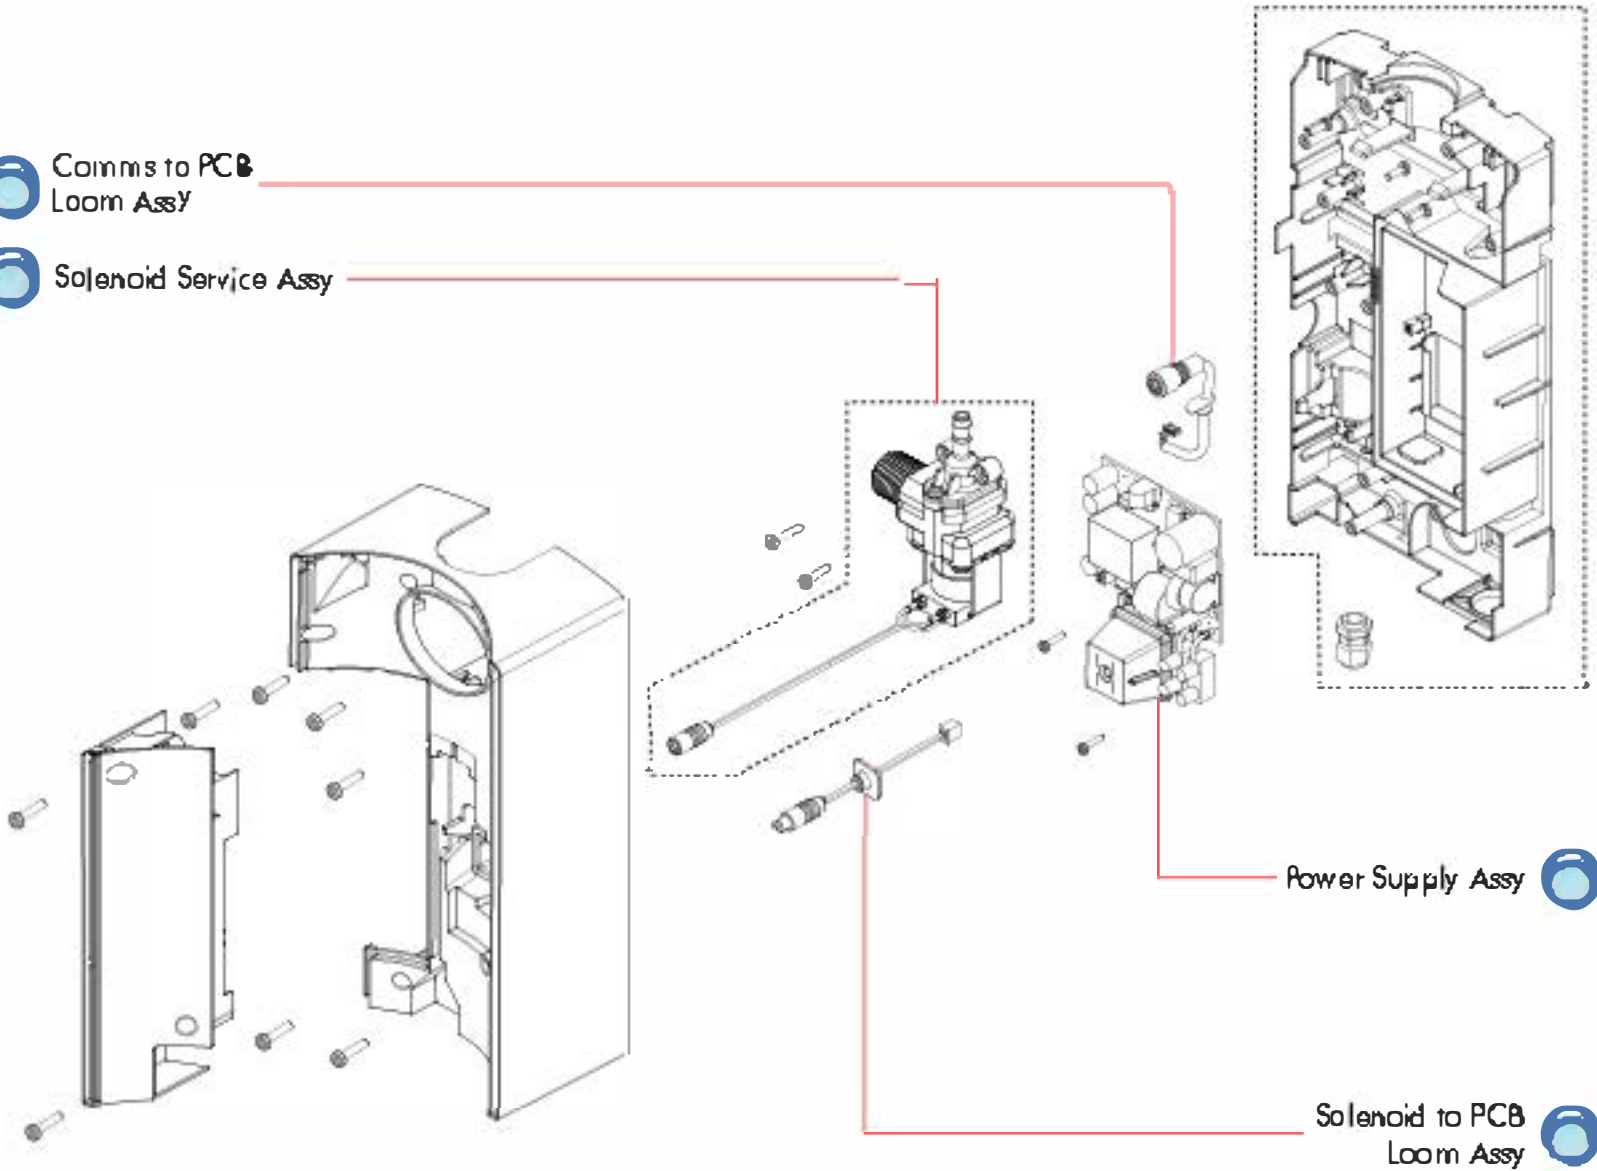

Key to Symbols

Customer Fit Parts

Service/Refurb Fit Parts

**casselin**

Dyson WD06

Tap Assy Wall

Lens Housing Assy

Auto Flush PCB Assy (Tap)

Wall Cushion

D.35GPM Aerator Service Assy

Accessory Pack Assy

Aerator Service Assy

Cleaning Cover

Air Hose Assy

Key to Symbols

- Customer Fit Parts 
- Service/Refurb Fit Parts 

Dyson WD06

 Comms to PCB Loom Assy

 Solenoid Service Assy

Power Supply Assy 

Solenoid to PCB Loom Assy 

Key to Symbols

Customer Fit Parts  

Service/Refurb Fit Parts  