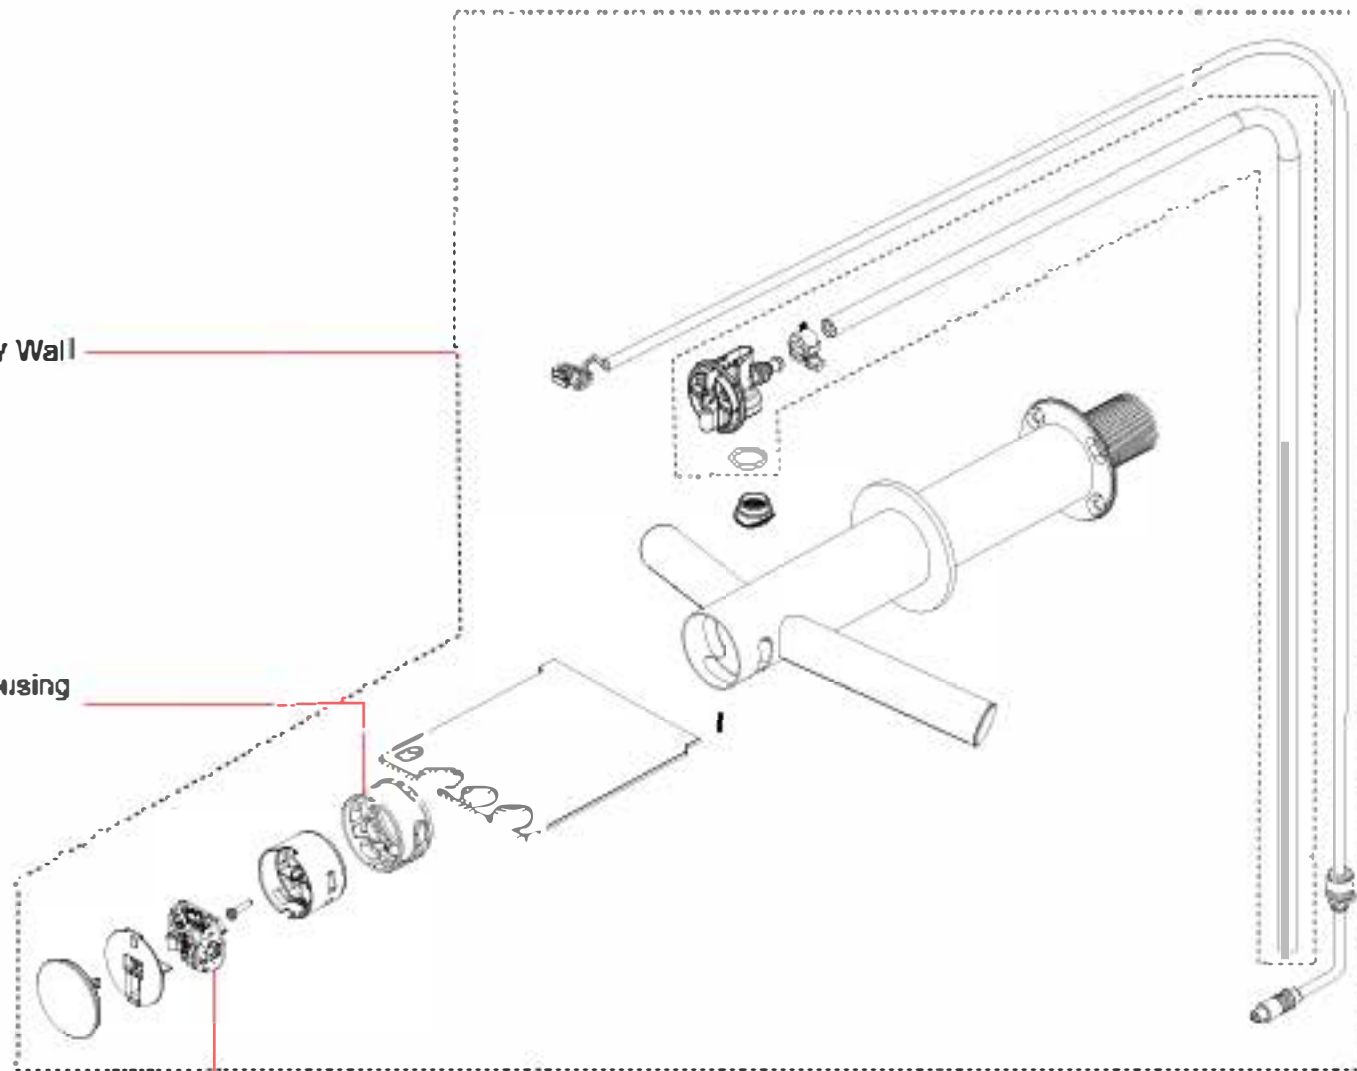

Key to Symbols

Customer Fit Parts

Service/Refurb Fit Parts

**casselin**

Dyson WD06

Tap Assy Wall

Lens Housing Assy

Auto Flush PCB Assy (Tap)

Wall Cushion

D.35GPM Aerator Service Assy

Accessory Pack Assy

Aerator Service Assy

Cleaning Cover

Air Hose Assy

Key to Symbols

- Customer Fit Parts 
- Service/Refurb Fit Parts 

Dyson WD06

 Comms to PCB Loom Assy

 Solenoid Service Assy

Power Supply Assy 

Solenoid to PCB Loom Assy 

Key to Symbols

Customer Fit Parts  

Service/Refurb Fit Parts  