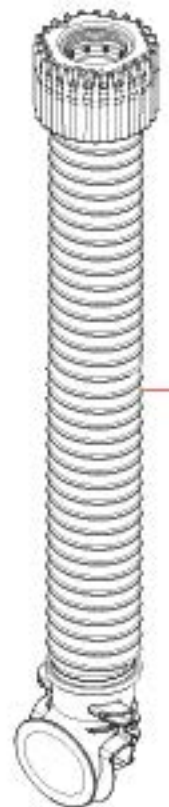

Key to Symbols

Customer Fit Parts 

Service/Refurb Fit Parts 

Dyson WD05

 Tap Assy Tall

 Lens Housing Assy

 Auto Flush PCB Assy (Tap)

 Lock Nut Service Assy

 Aerator Service Assy

 Cleaning Cover

Air Hose Assy 

Key to Symbols

Customer Fit Parts

Service/Refurb Fit Parts

casselIn

Dyson WD05

 Comms to PCB
Loom Assy

 Solenoid Service Assy

Power Supply Assy 

Solenoid to PCB
Loom Assy 

Key to Symbols

- Customer Fit Parts  
- Service/Refurb Fit Parts  

Dyson WD05

 Motor & Bucket Service Assy