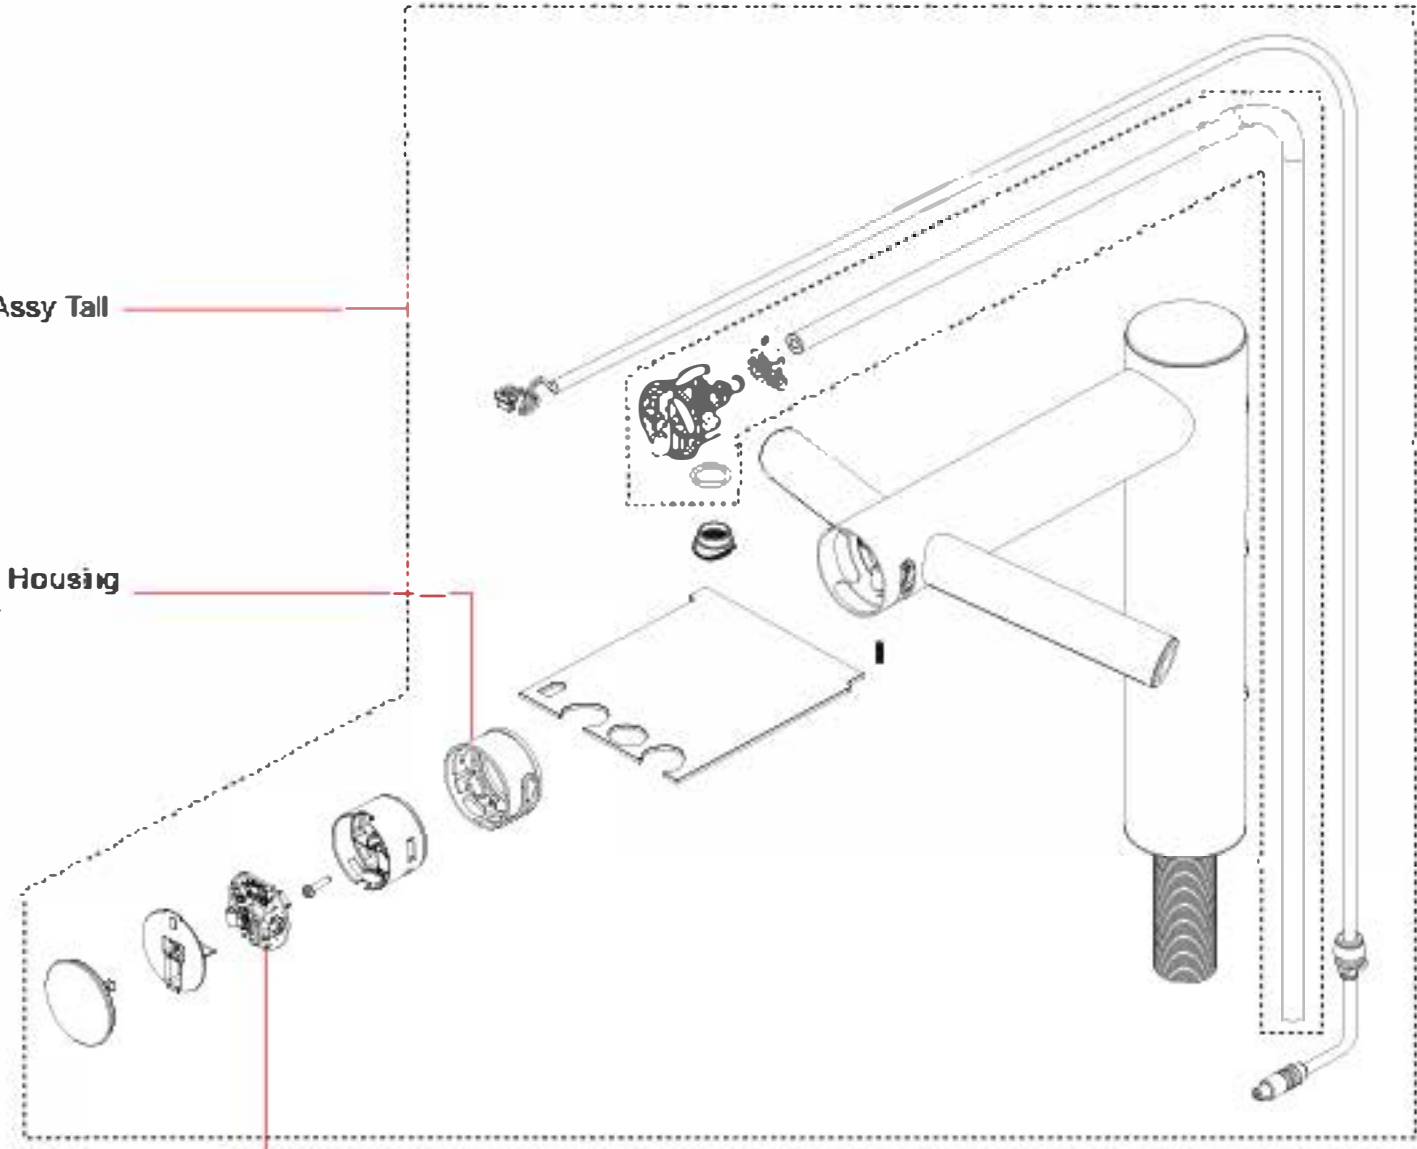

Key to Symbols

Customer Fit Parts 

Service/Refurb Fit Parts 

Dyson WD05

 Tap Assy Tall

 Lens Housing Assy

 Auto Flush PCB Assy (Tap)

 Lock Nut Service Assy

 Aerator Service Assy

 Cleaning Cover

Air Hose Assy 

Key to Symbols

Customer Fit Parts

Service/Refurb Fit Parts

casselIn

Dyson WD05