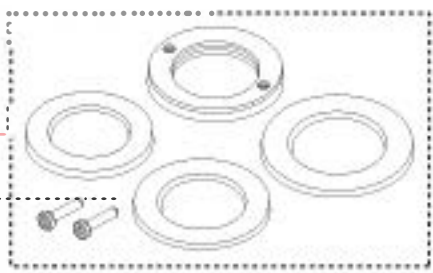

Key to Symbols

Customer Fit Parts

Service/Refurb Fit Parts

Dyson WD05

Tap Assy Tall

Lens Housing Assy

Auto Flush PCB Assy (Tap)

Lock Nut Service Assy

Aerator Service Assy

Cleaning Cover

Air Hose Assy