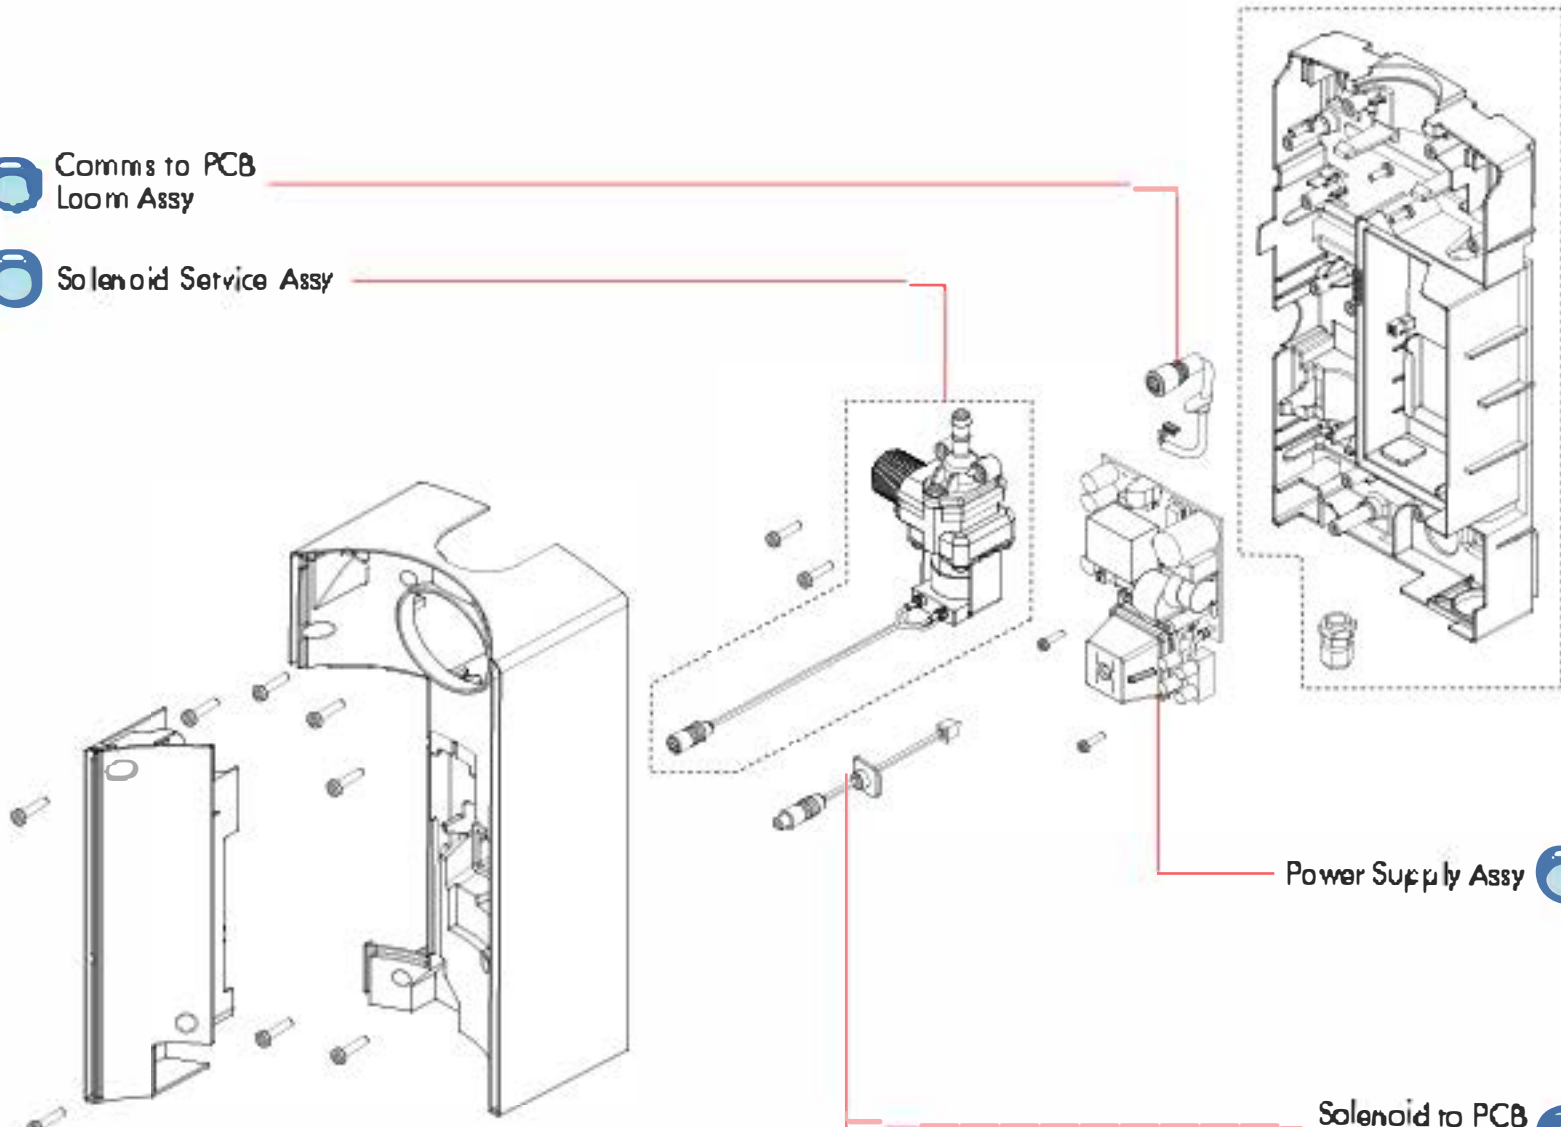

Key to Symbols

Customer Fit Parts

Service/Refurb Fit Parts

casselIn

Dyson WD05

Comms to PCB
Loom Assy

Solenoid Service Assy

Power Supply Assy

Solenoid to PCB
Loom Assy