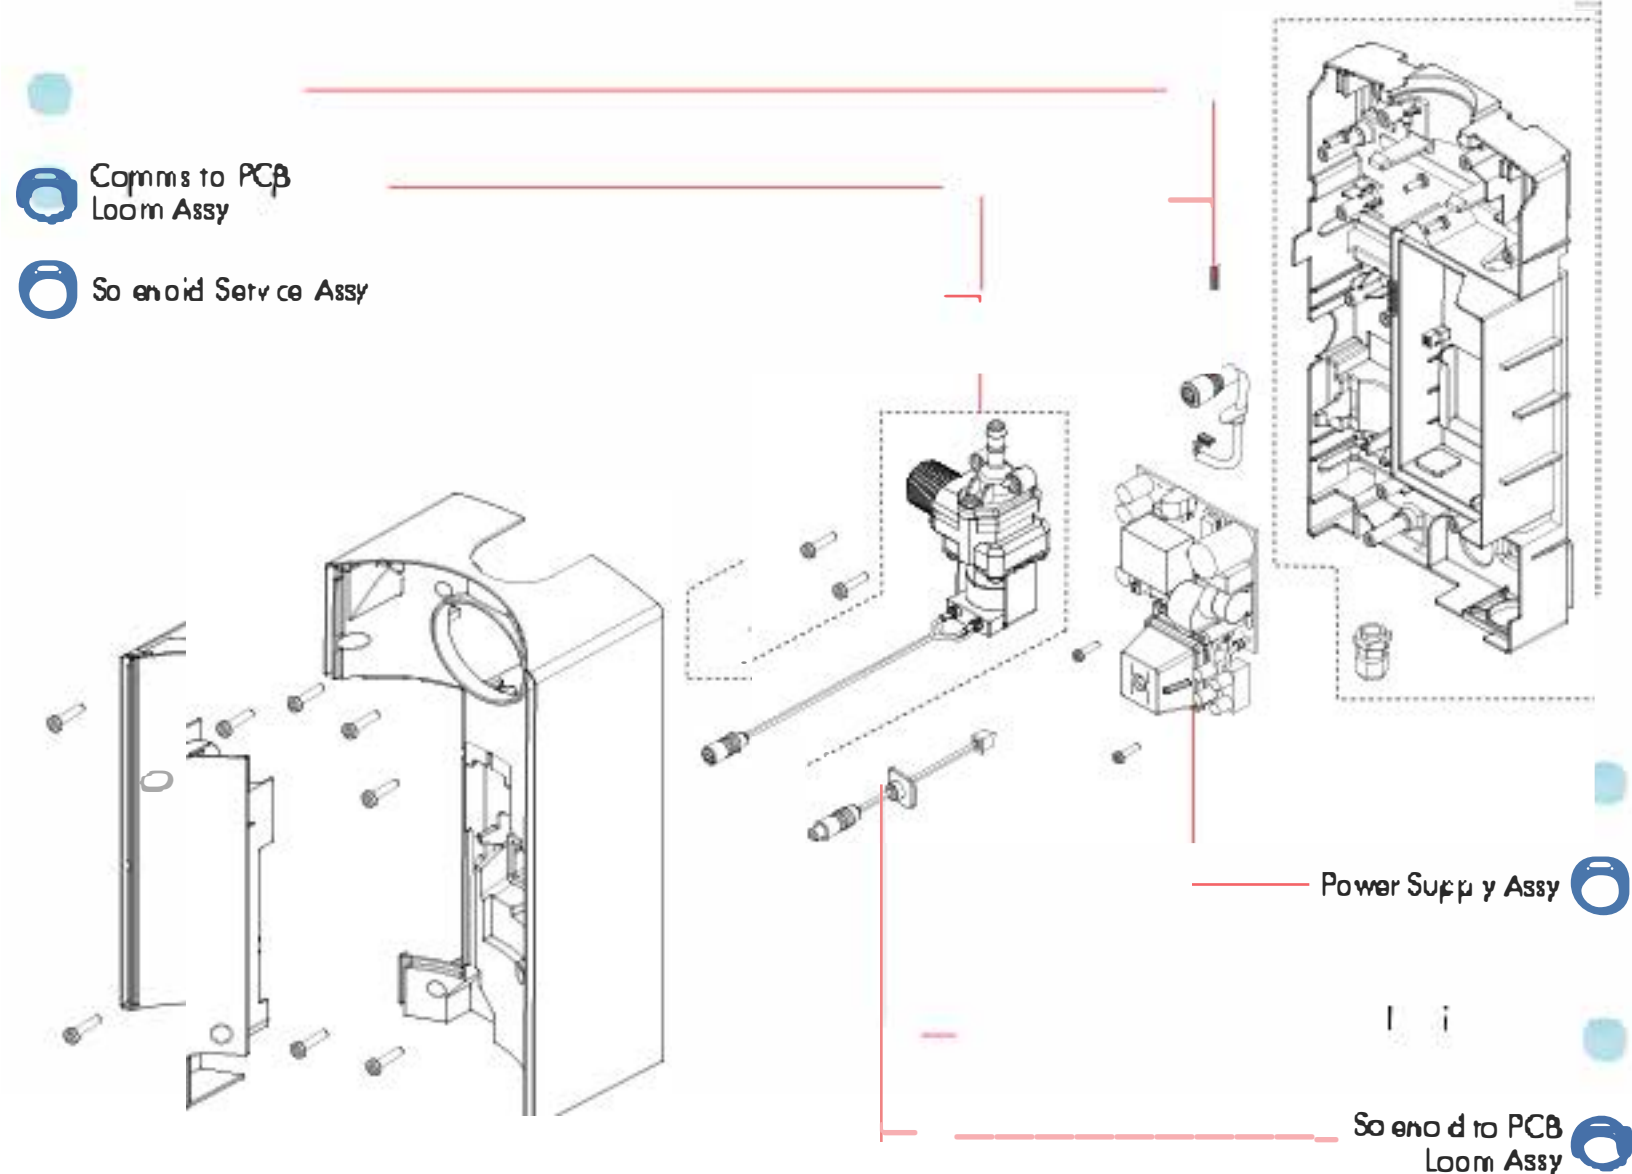

Customer Fit Parts

Service/Refurb Fit Parts

Dyson WD04

Tap Assy Short

Lens Housing Assy

Auto Flush PCB Assy (Tap)

Lock Nut Service Assy

Aerator Service Assy

Cleaning Cover

Air Hose Assy

**Key to Symbols** 

**Customer F t Parts** 

**Serv ce/Refurb F t Parts** 

**casselIn**  
Dyson WD04

Key to Symbols

Customer Fit Parts  