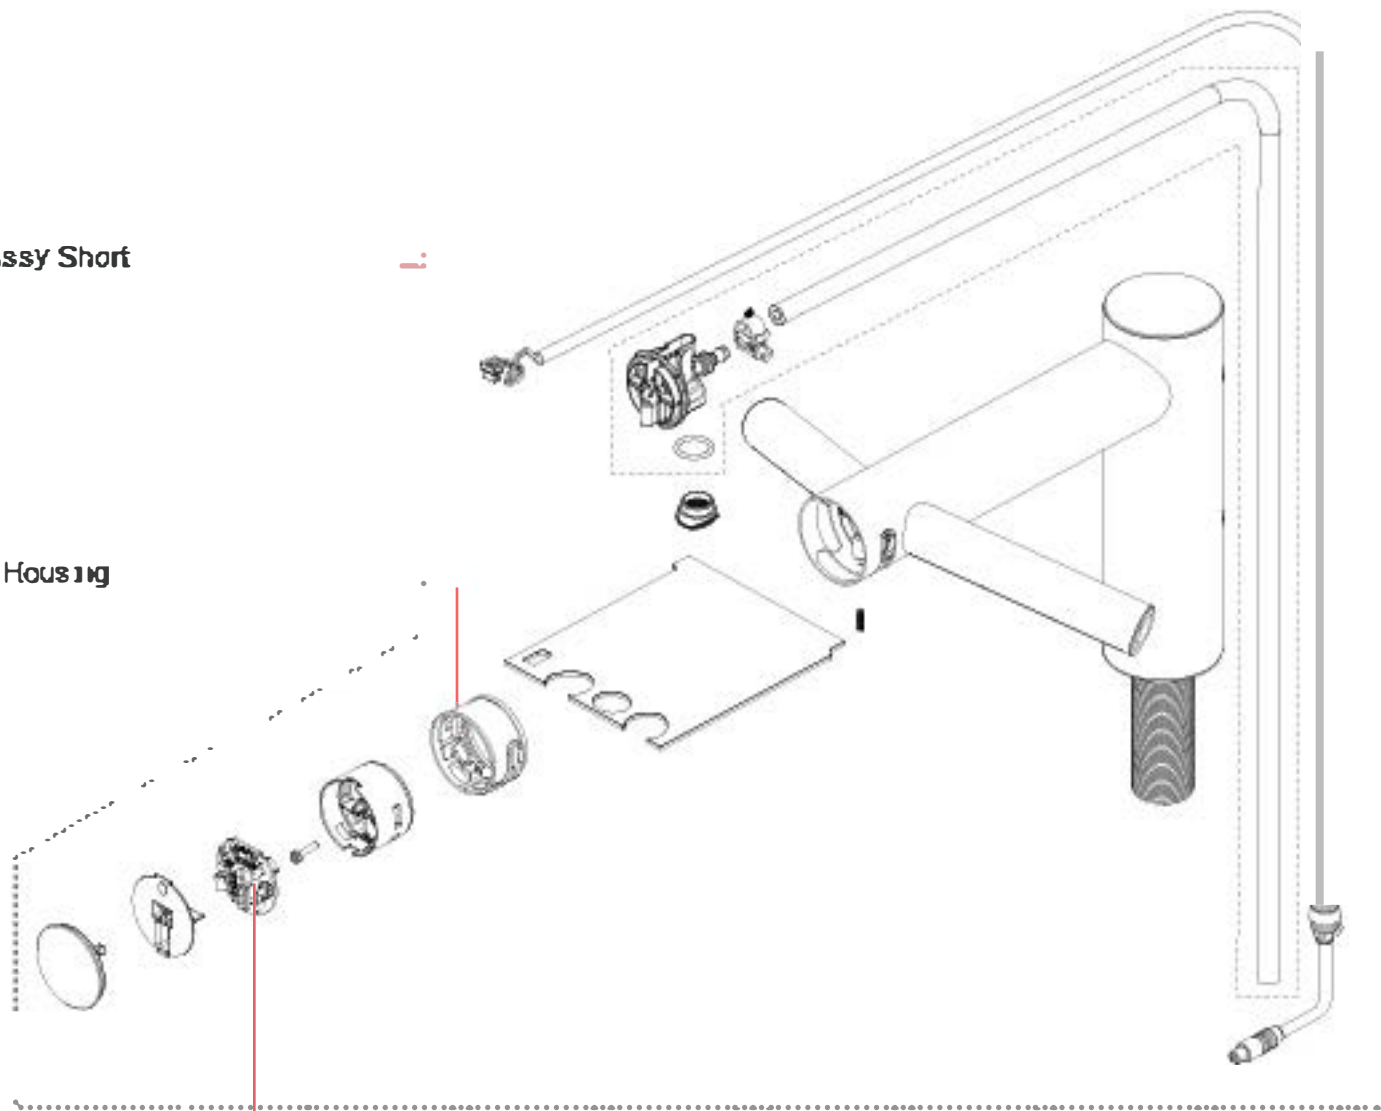

Customer Fit Parts

Service/Refurb Fit Parts

Dyson WD04

Tap Assy Short

Lens Housing Assy

Auto Flush PCB Assy (Tap)

Lock Nut Service Assy

Aerator Service Assy

Cleaning Cover

Air Hose Assy

**Key to Symbols** 

**Customer F t Parts** 

**Serv ce/Refurb F t Parts** 

**casselIn**  
Dyson WD04

Key to Symbols

Customer Fit Parts  