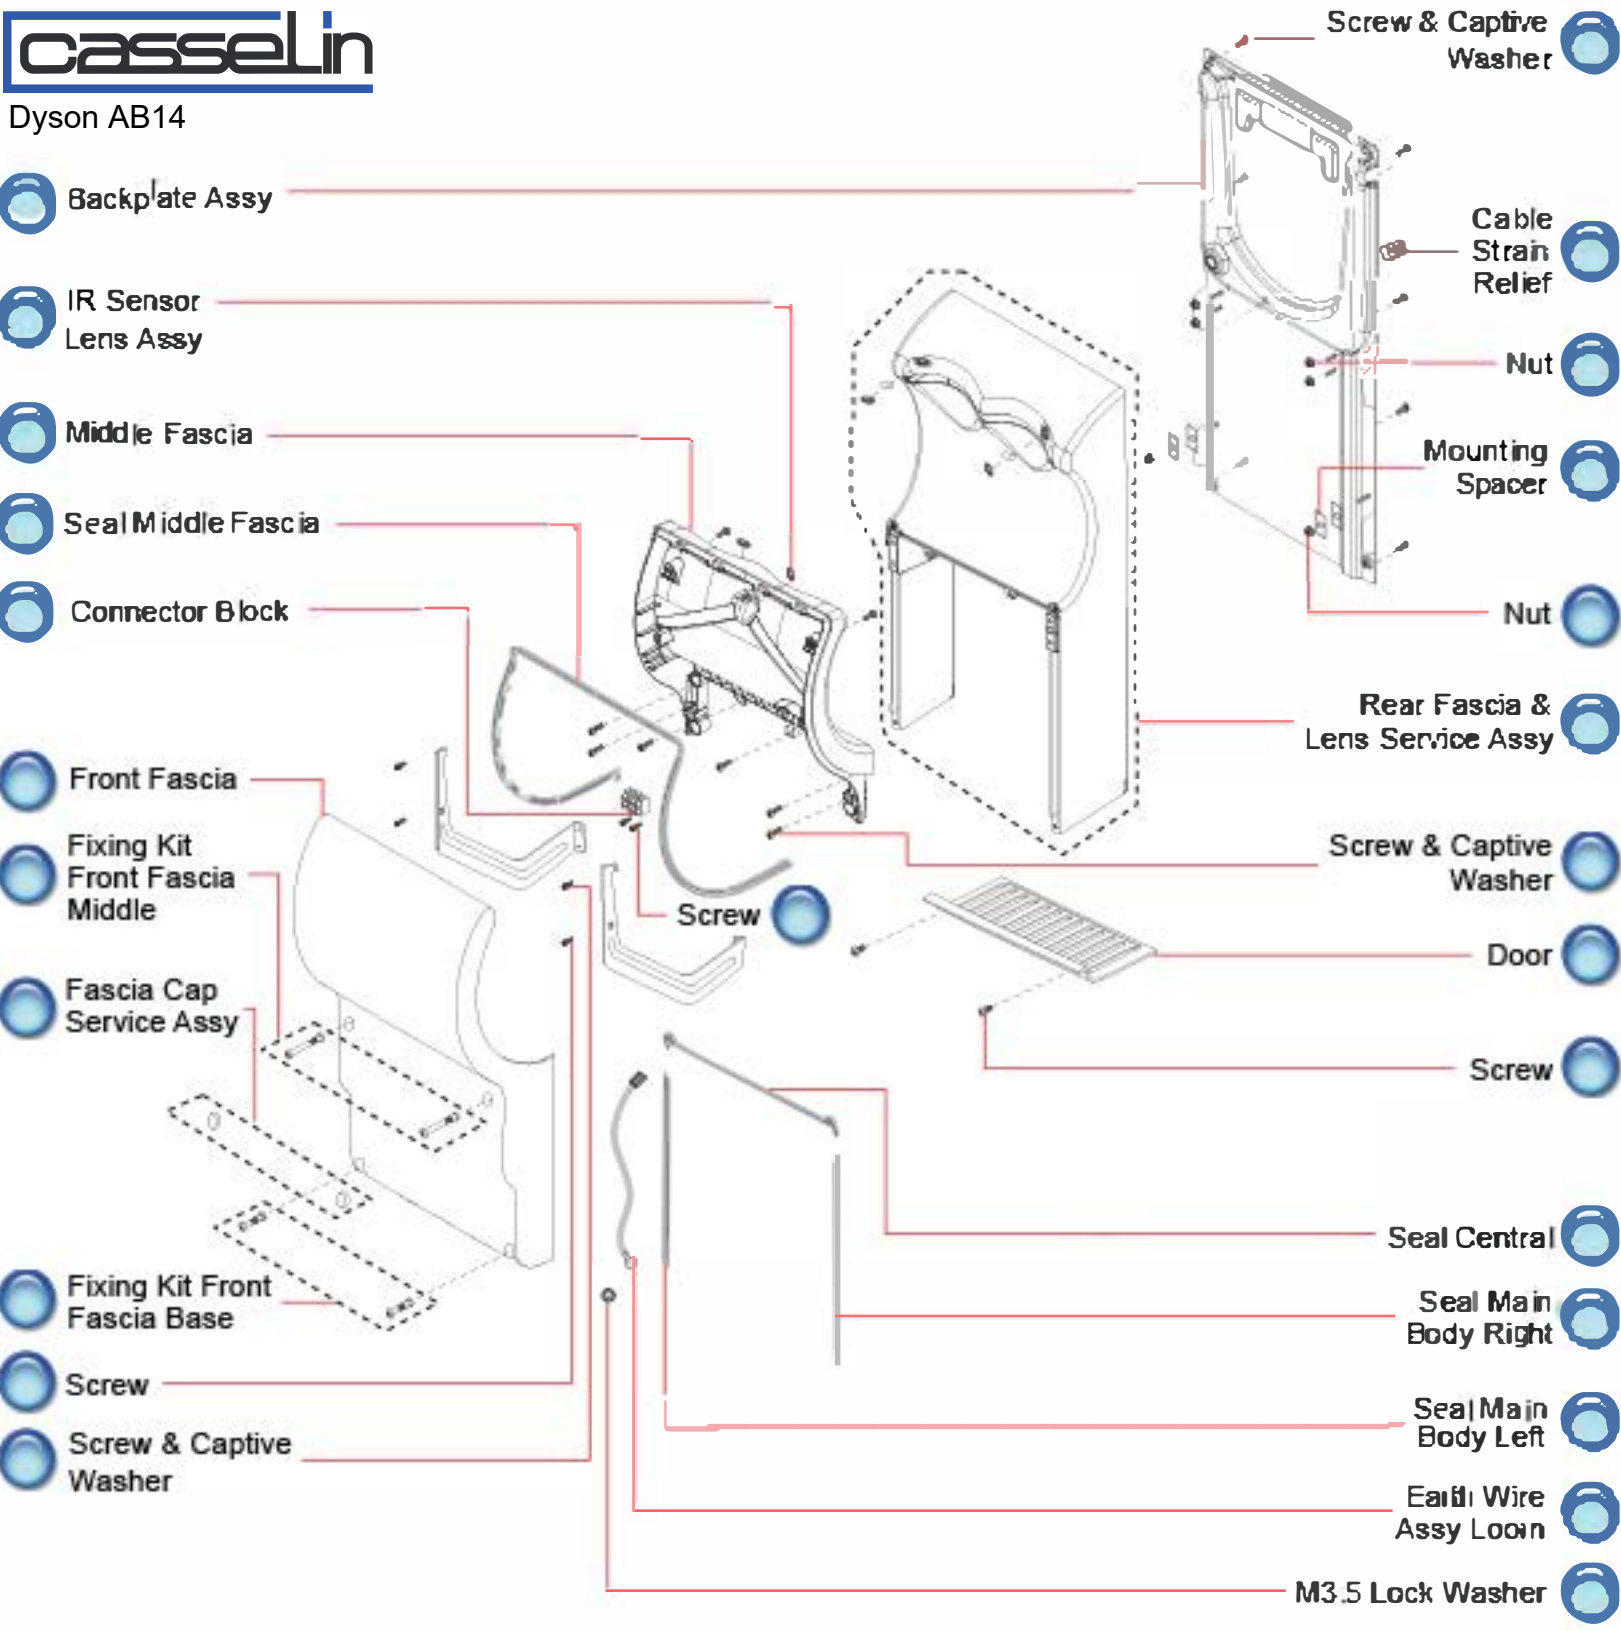

Rear Fascia & Lens Service Assy

Screw & Captive Washer

Door

Screw

Seal Central

Seal Main Body Right

Seal Main Body Left

Earth Wire Assy Lock

M3.5 Lock Washer

Key to Symbols

- Customer Fit Parts 
- Service/Refurb Fit Parts 